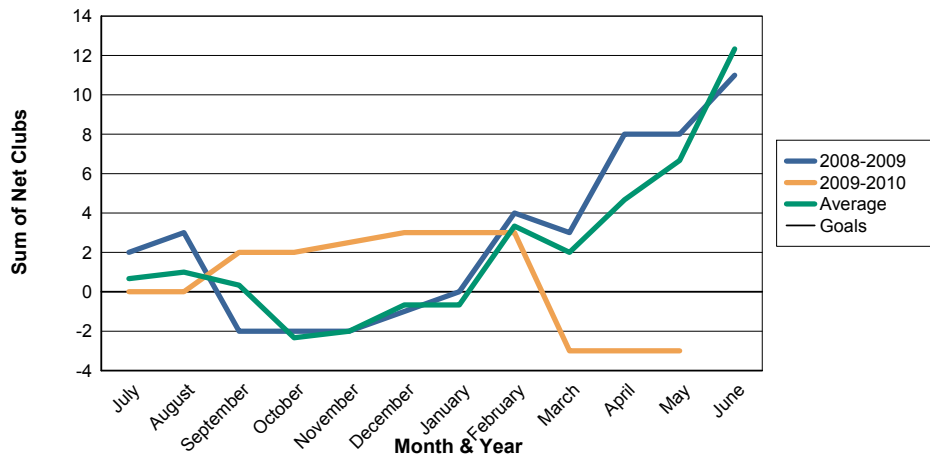

Sum of Net Clubs/ Month & Year

For District 324A5