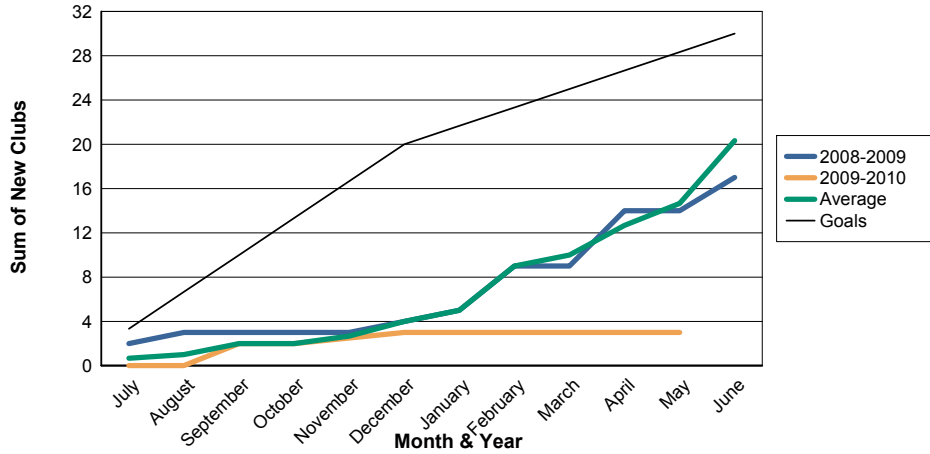

3 Year Comparisons for GMT Constitutional Area 6

By GMT District

As of May 2010

Sum of New Clubs/ Month & Year

For District 324A5

Sum of Dropped Clubs/ Month & Year

For District 324A5

Sum of Net Clubs/ Month & Year