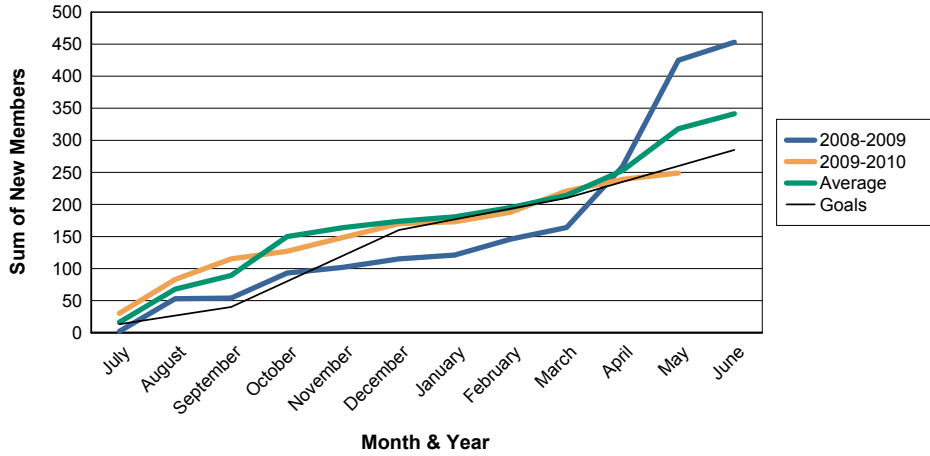

For District 324A5

Sum of Charter Members/ Month & Year

For District 324A5

3 Year Comparisons for GMT Constitutional Area 6

By GMT District

As of May 2010

Sum of New Members/ Month & Year

For District 324A5