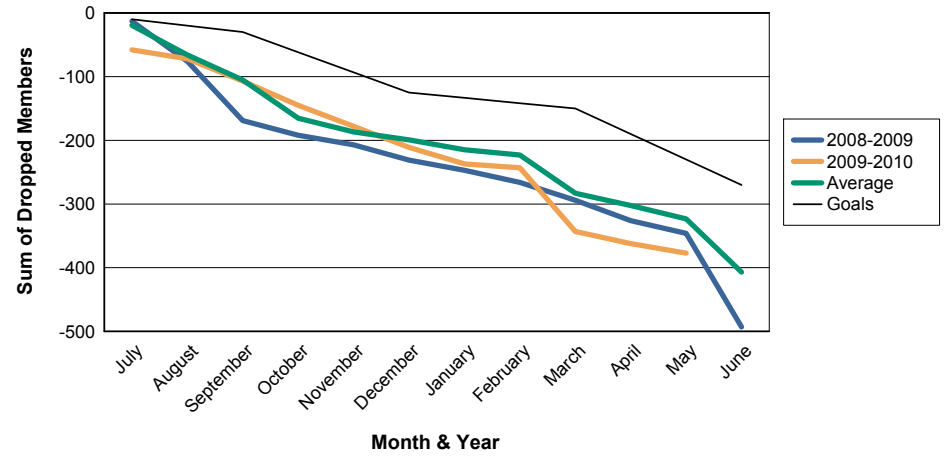

Sum of Dropped Members/ Month & Year

For District 324A5