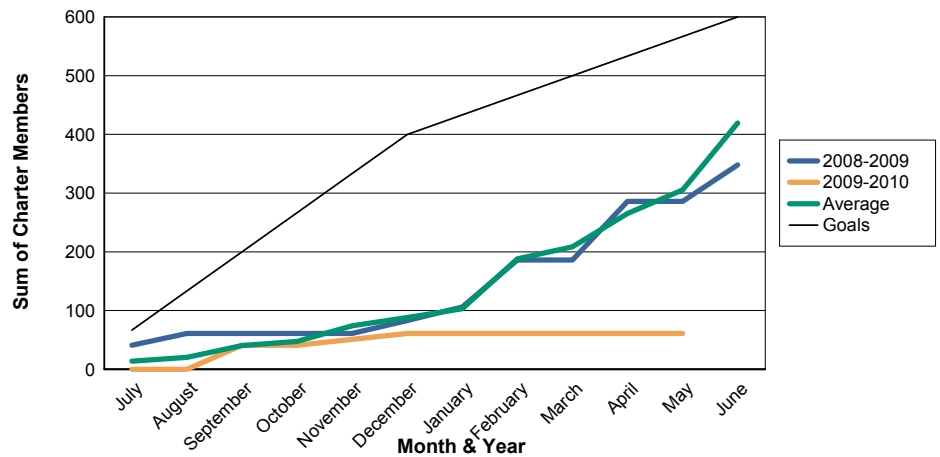

Sum of Charter Members/ Month & Year

For District 324A5