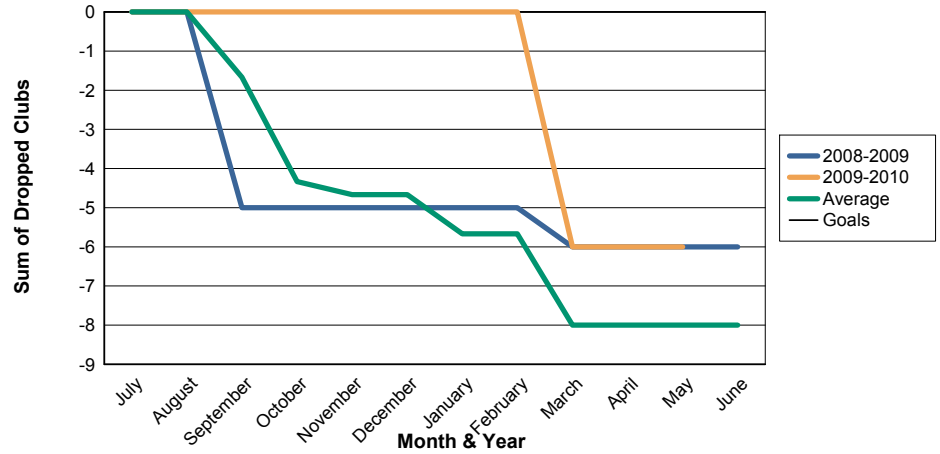

3 Year Comparisons for GMT Constitutional Area 6

By GMT District

As of May 2010

Sum of New Clubs/ Month & Year

For District 324A5

Sum of Dropped Clubs/ Month & Year

For District 324A5

Sum of Net Clubs/ Month & Year